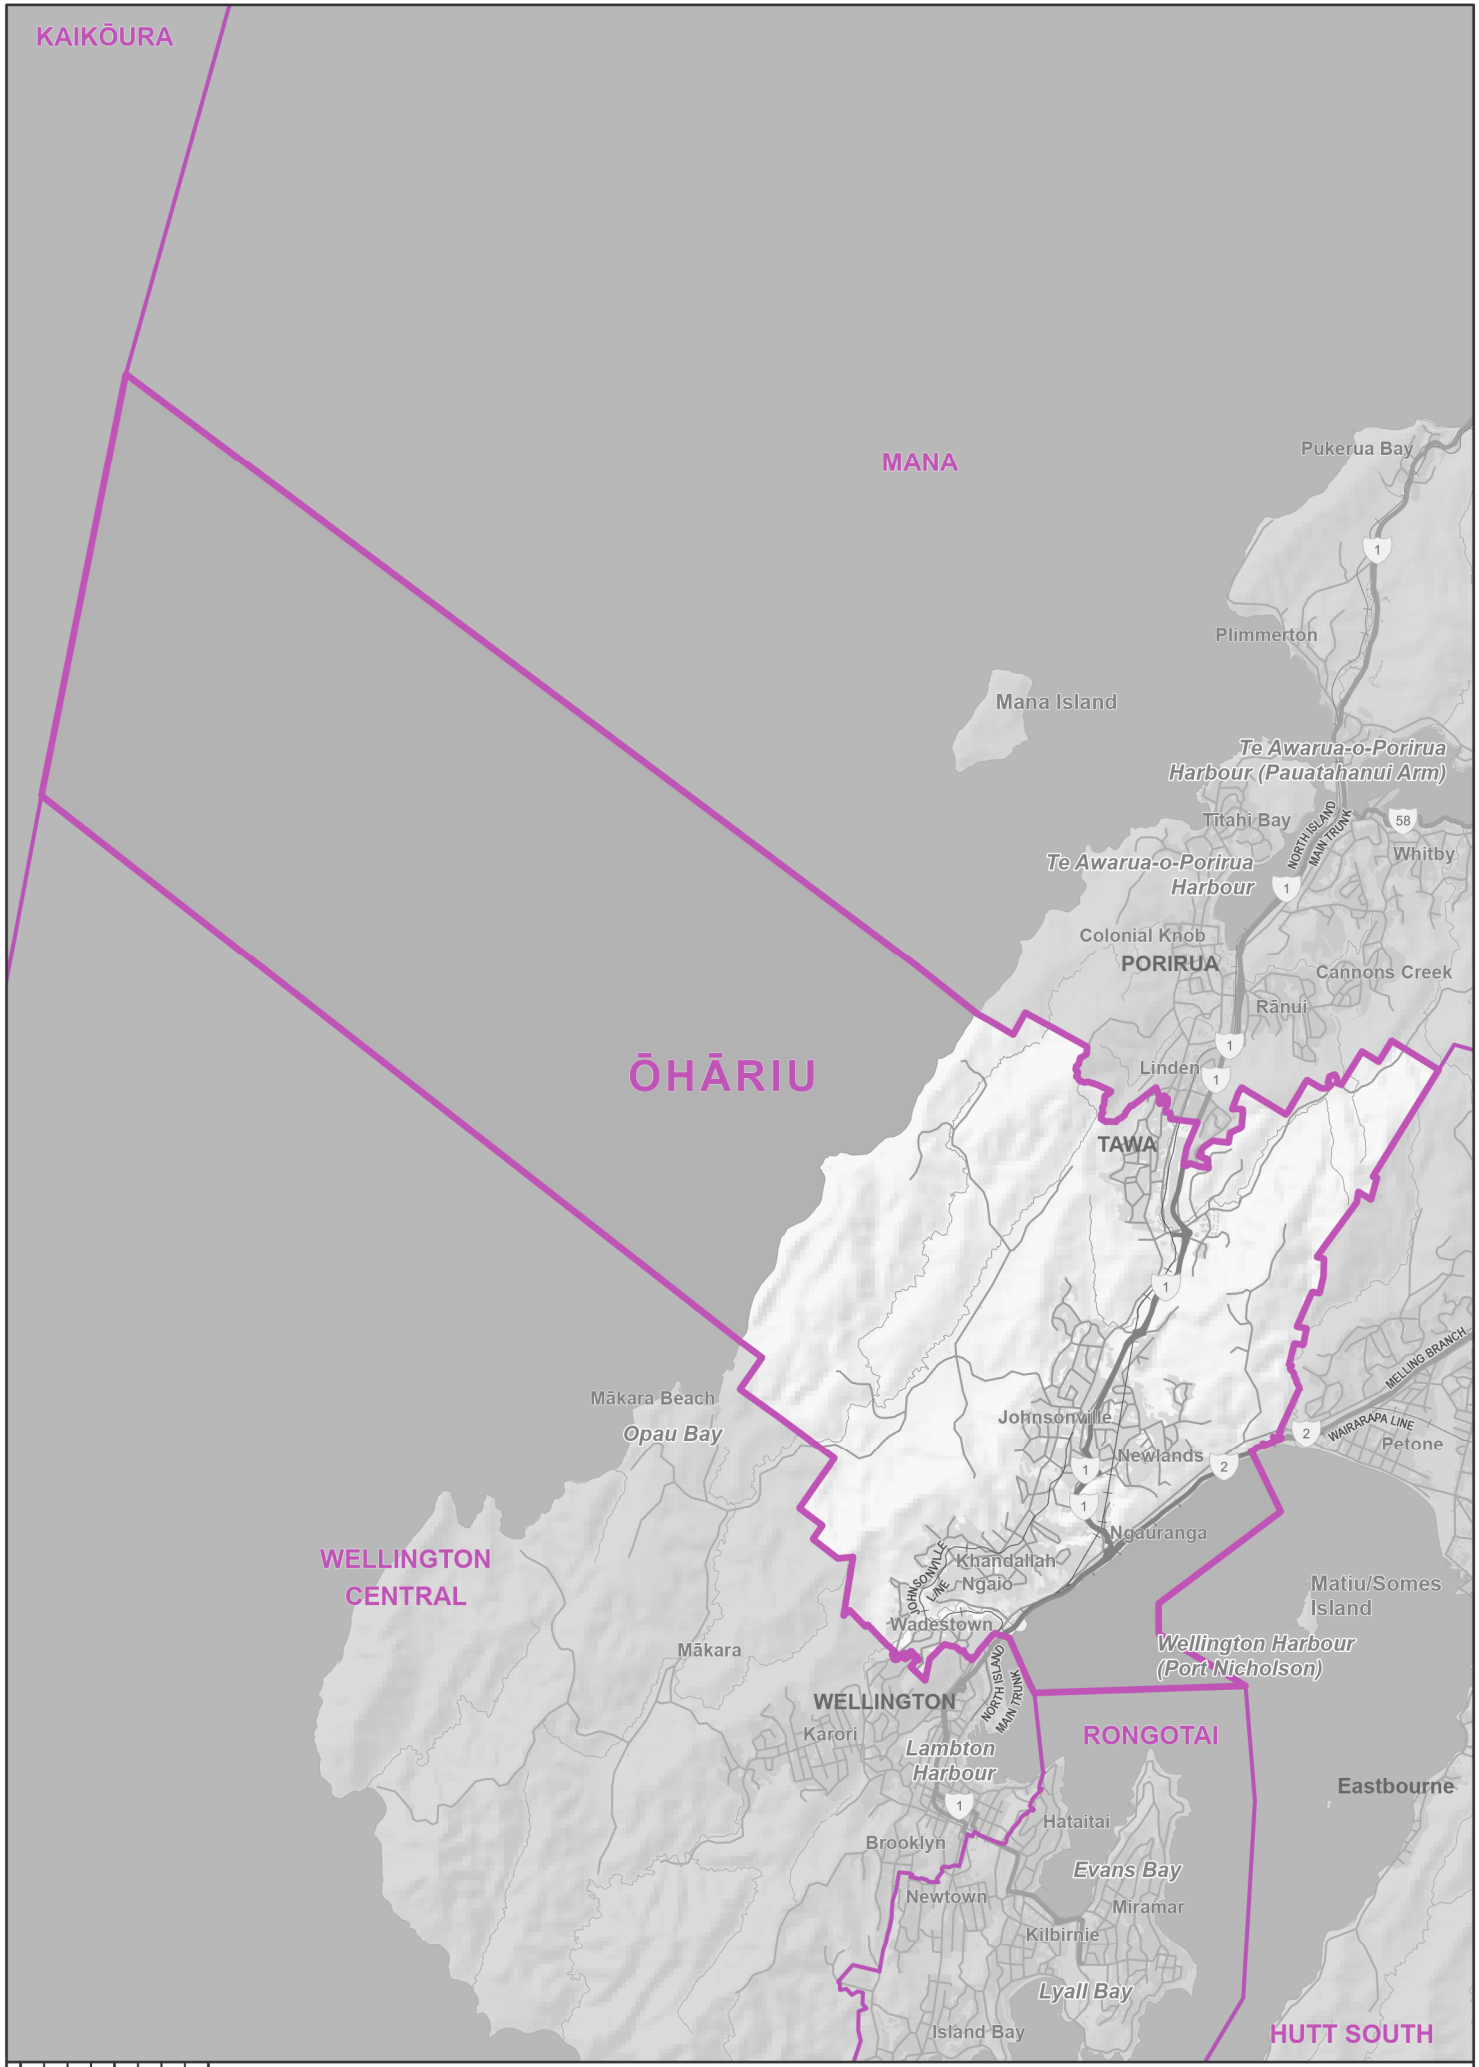

KAIKŌURA

MANA

ŌHĀRIU

WELLINGTON
CENTRAL

RONGOTAI

HUTT SOUTH

ŌHĀRIU ELECTORATE

As defined by the Representation Commission Te Komihana Whakatau Rohe Pōti 2020

Crown Copyright Reserved
Reproduction for non-electoral
purposes prohibited
Cartography provided by
Jacobs New Zealand Limited