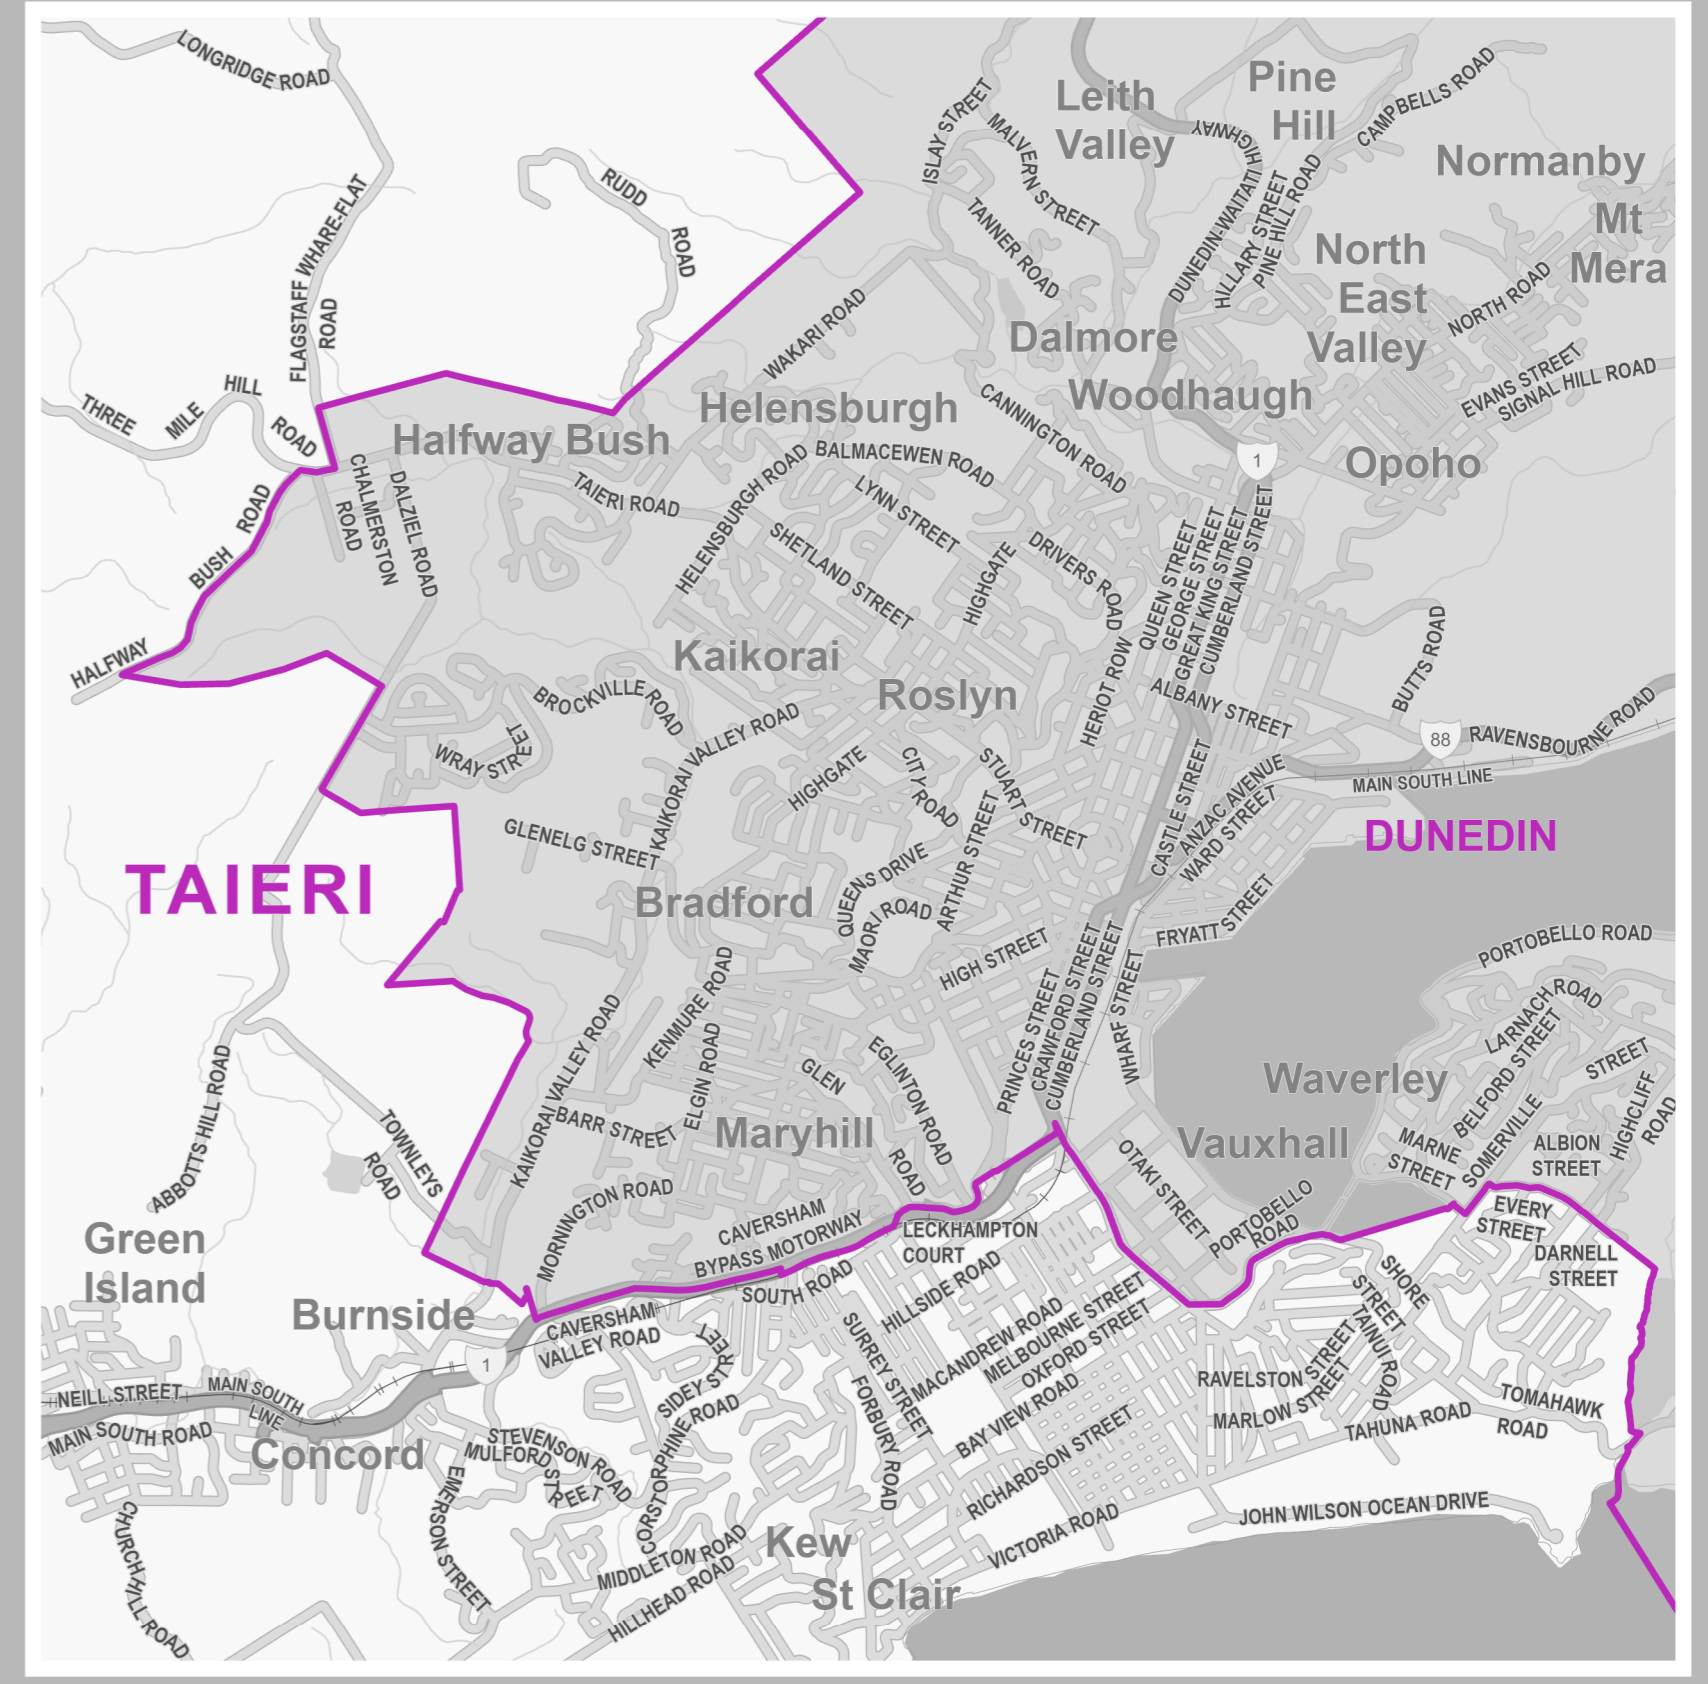

0 10 20 km

TAIERI ELECTORATE

As defined by the Representation Commission Te Komihana Whakatau Rohe P5ti 2020