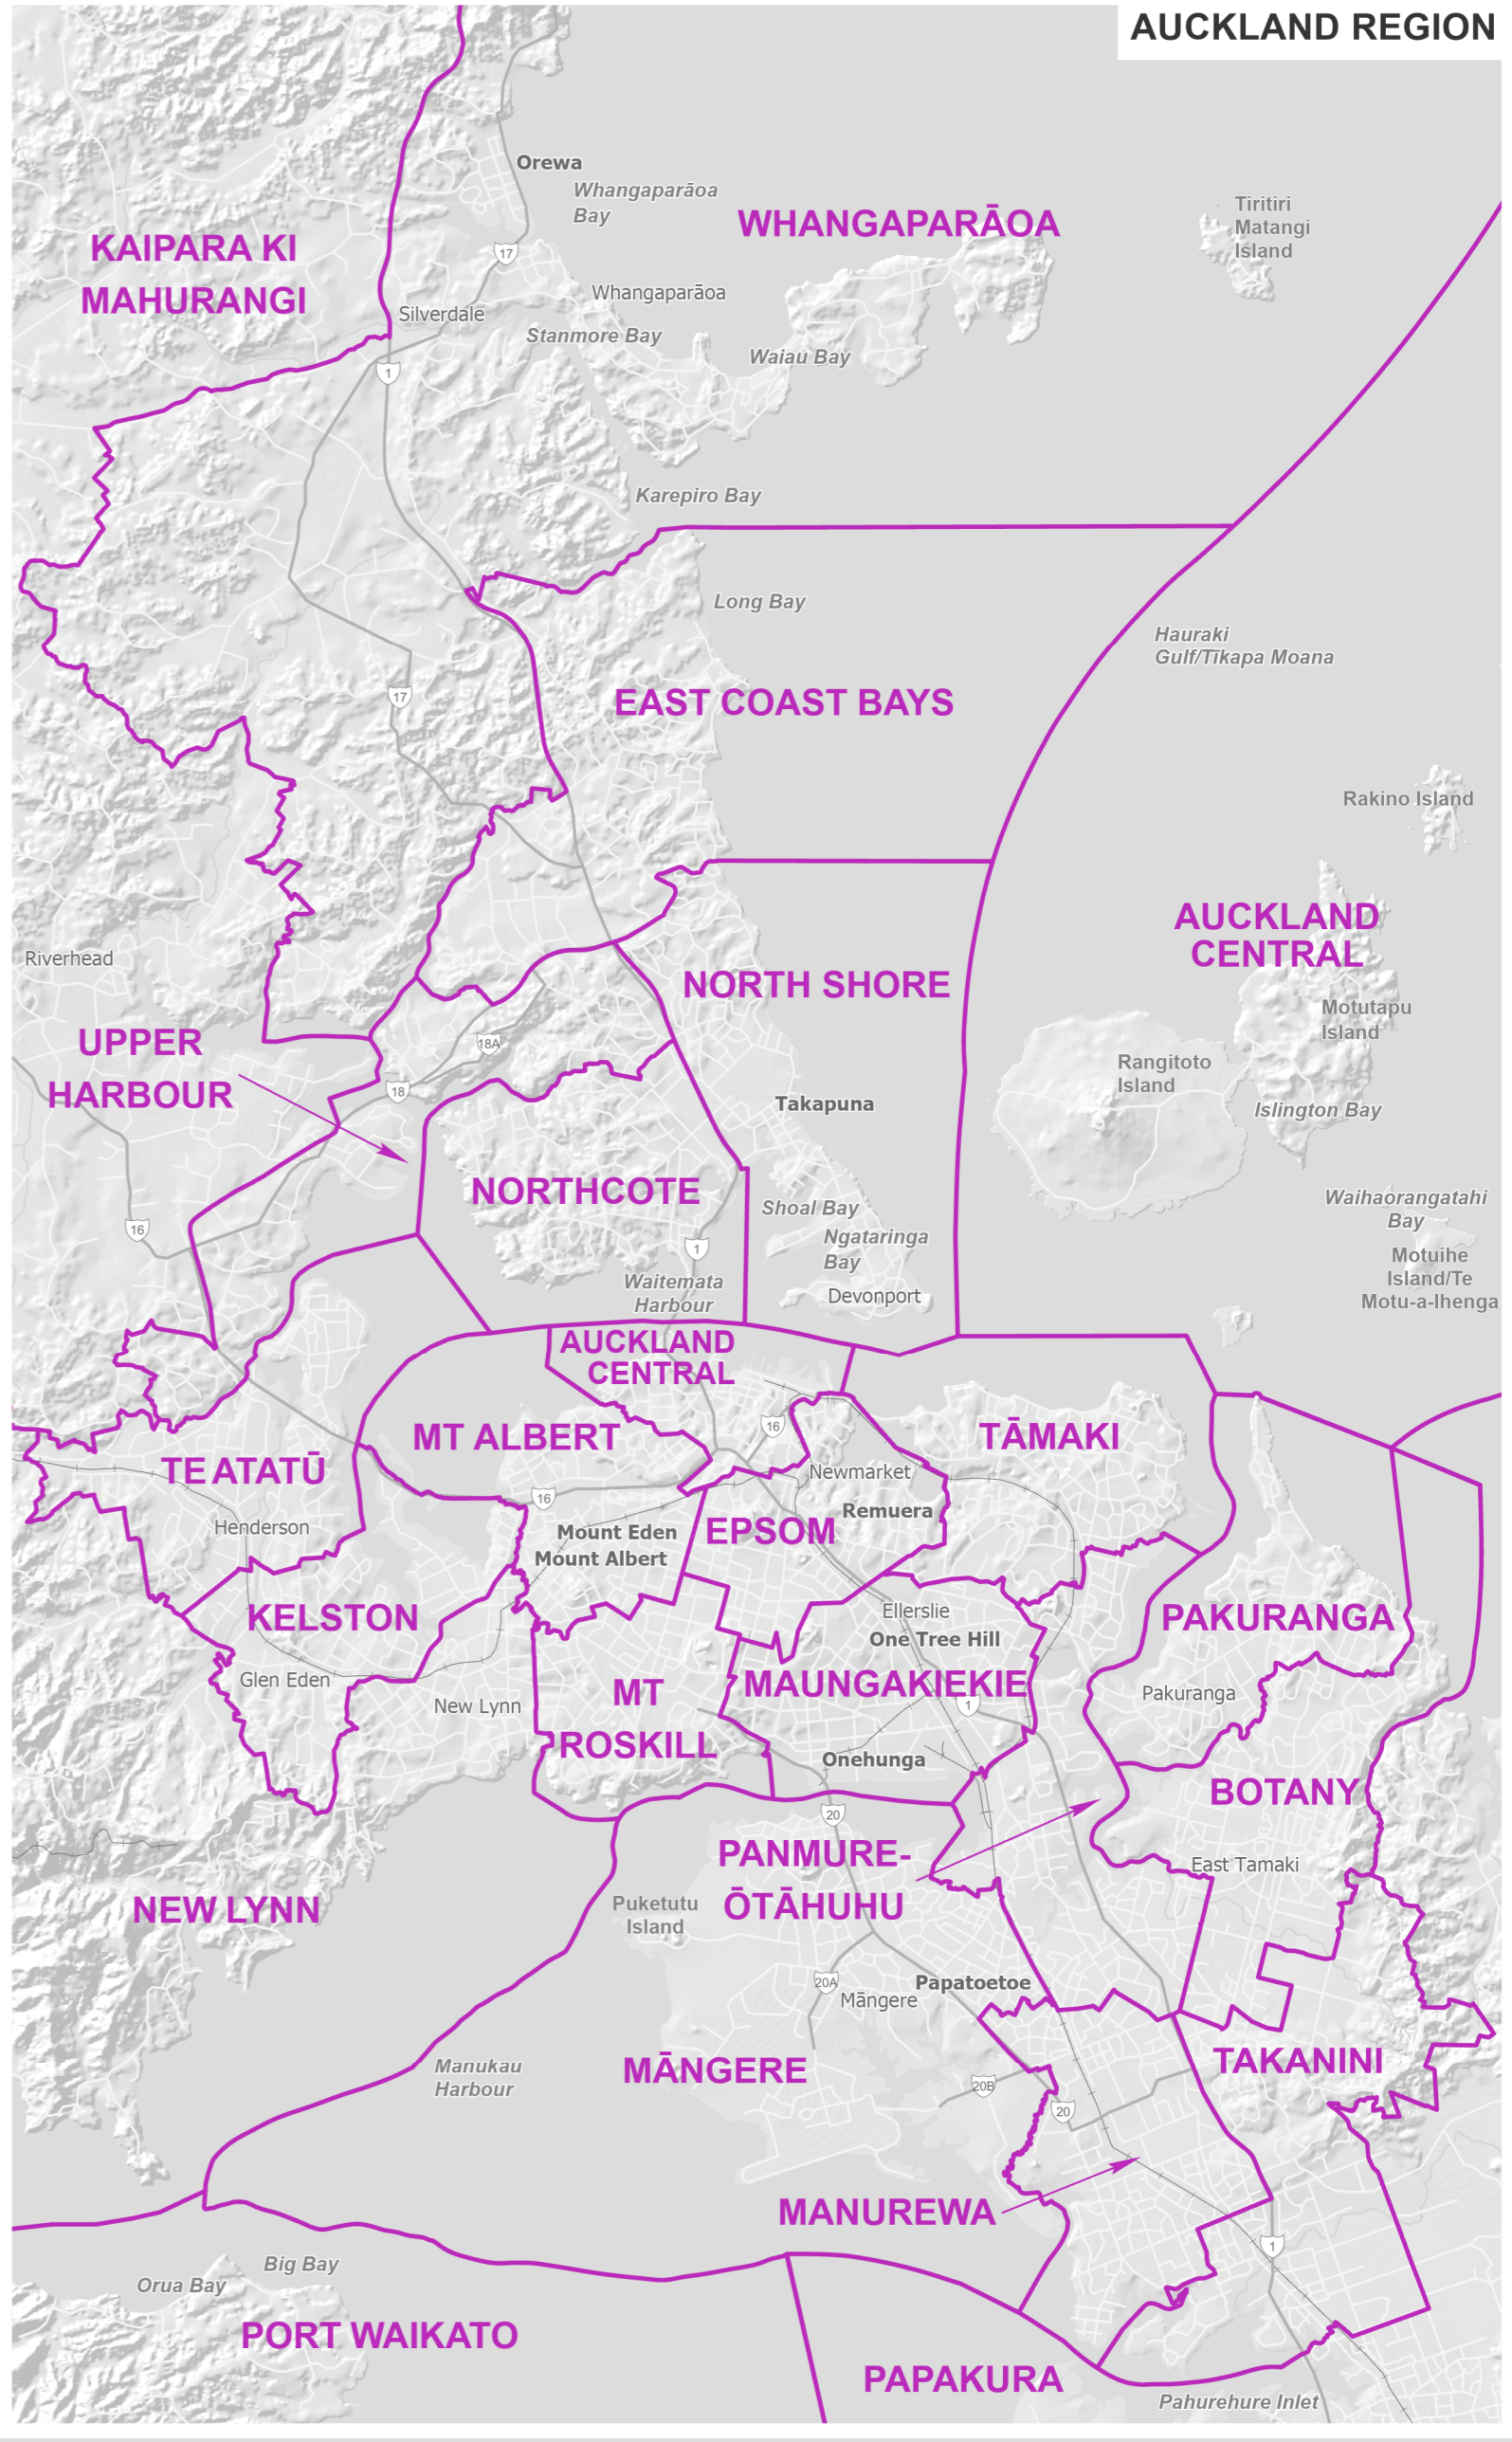

**NORTHLAND**  
Māhātāwhiri  
Three Kings Islands

**GENERAL ELECTORATES**  
North Island  
Te Ika-A-Māui

As defined by the Representation Commission  
*Te Komihana Whakatau Rohe Pōti*  
April 2020