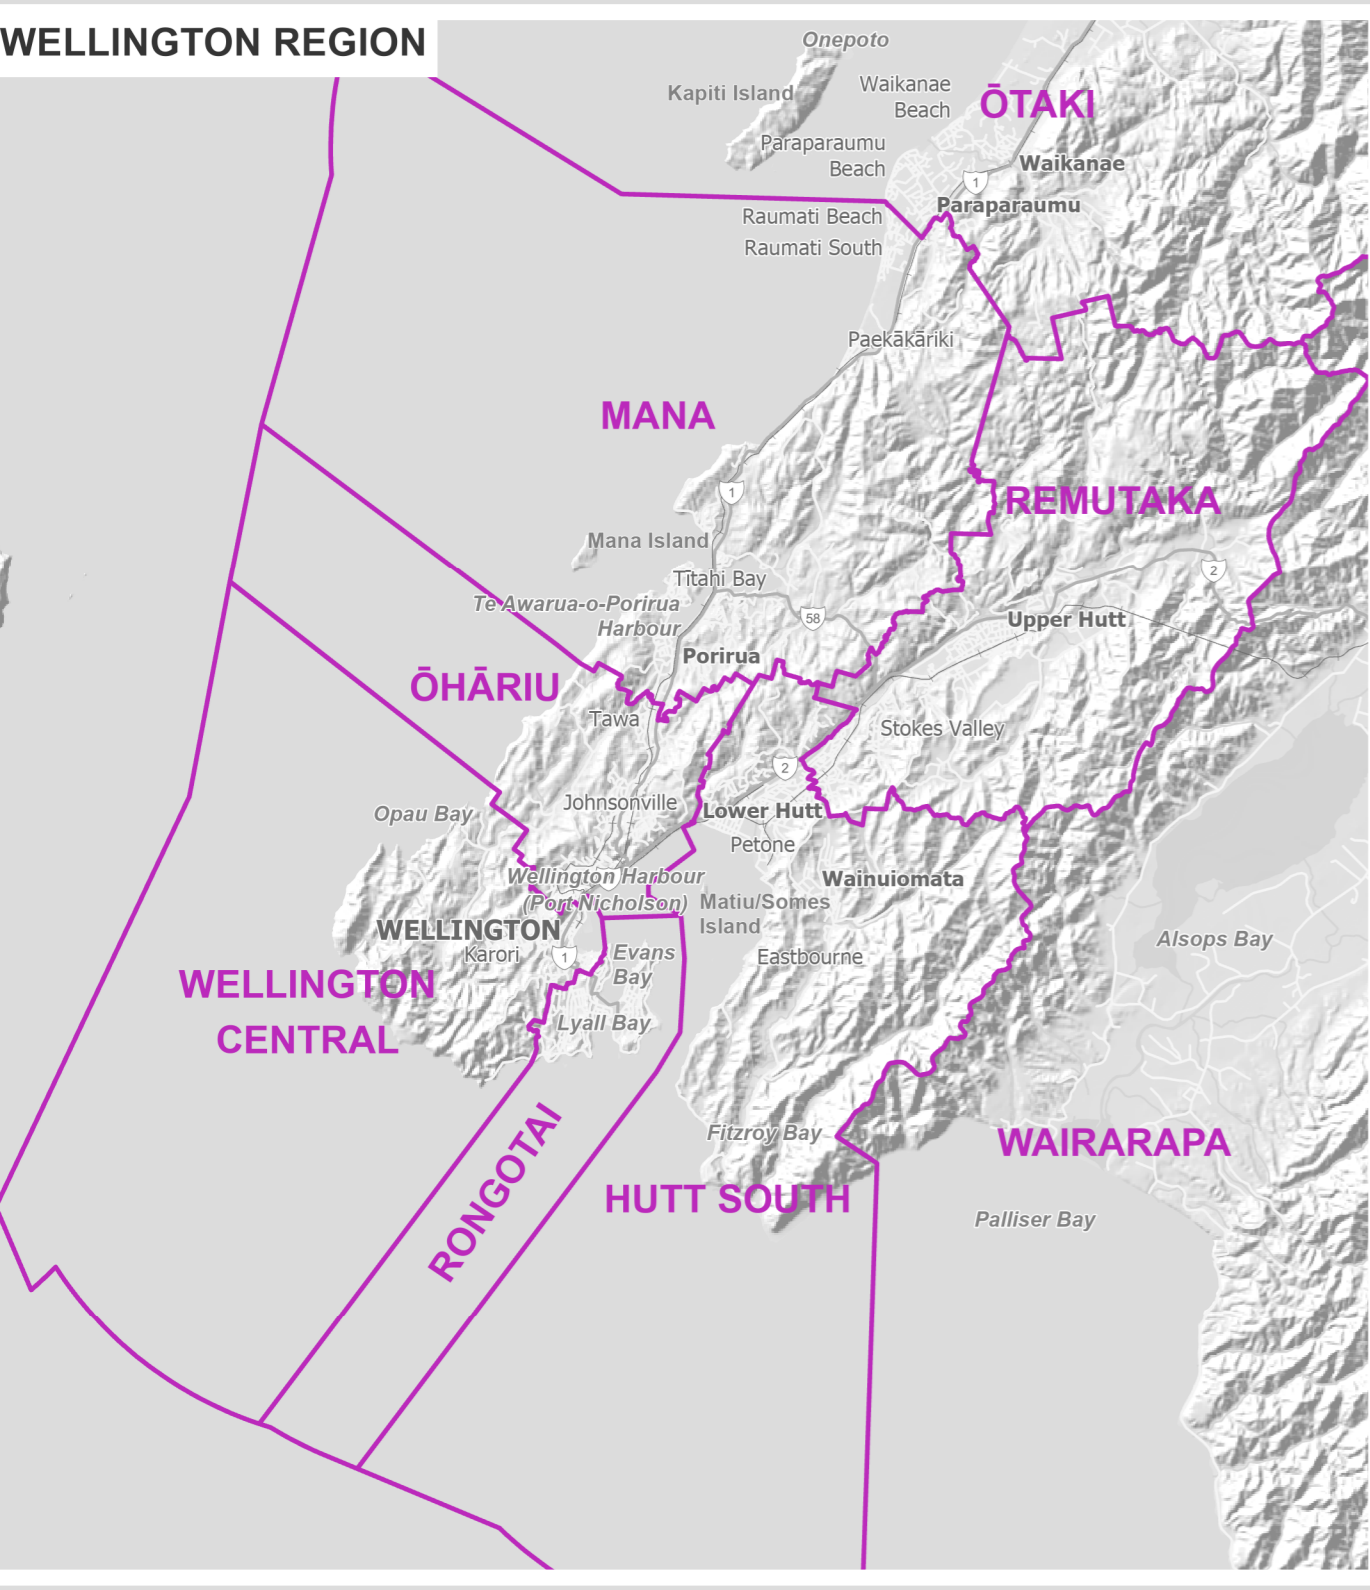

**NORTHLAND**  
Māhātāwhiri  
Three Kings Islands

**GENERAL ELECTORATES**  
North Island  
Te Ika-A-Māui

As defined by the Representation Commission  
*Te Komihana Whakatau Rohe Pōti*  
April 2020