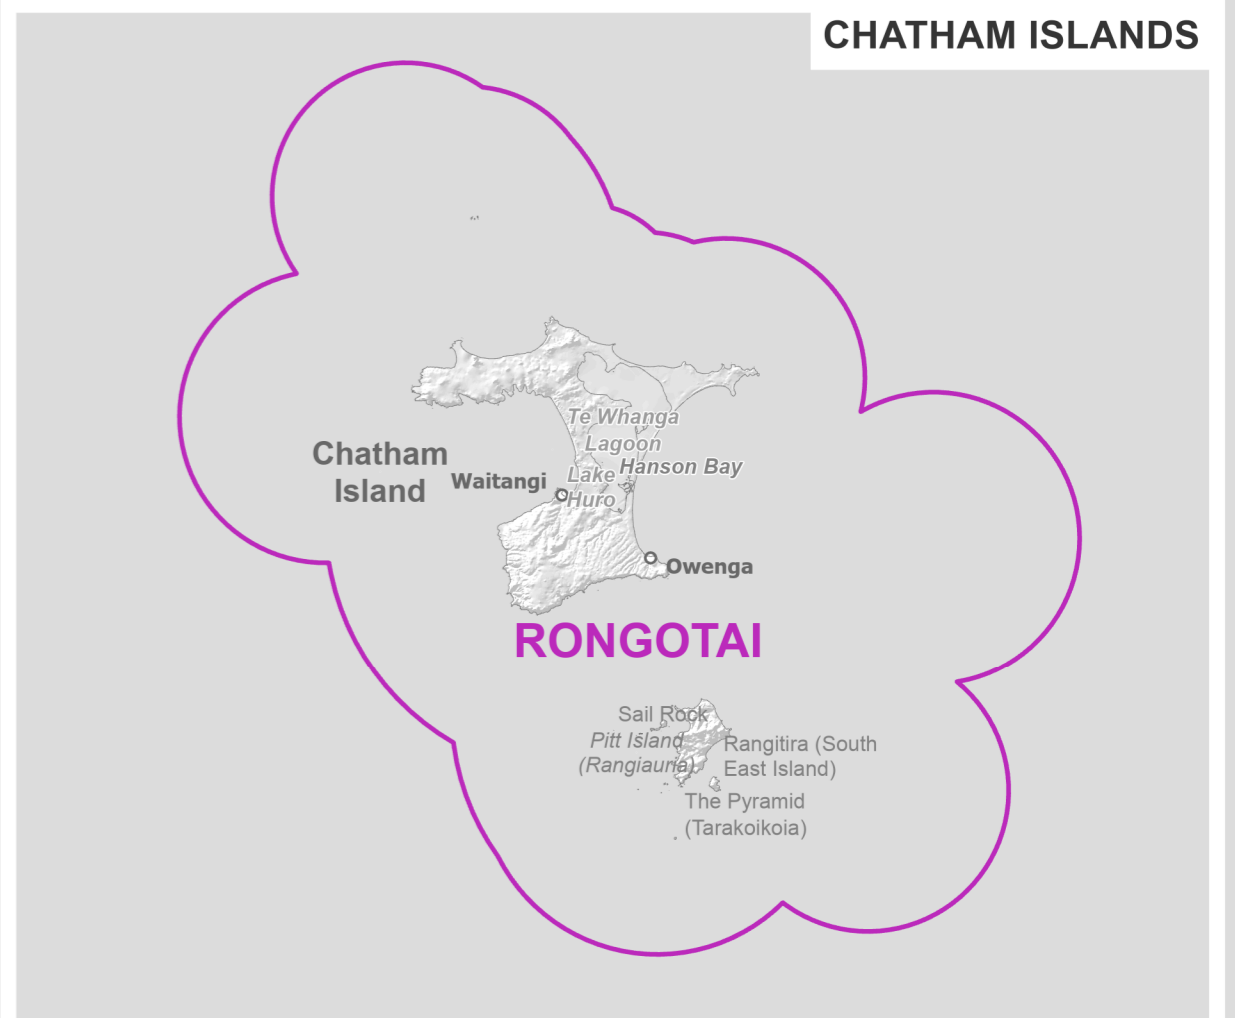

**NORTHLAND**  
Māhātāwhiri  
Three Kings Islands

**GENERAL ELECTORATES**  
North Island  
Te Ika-A-Māui

As defined by the Representation Commission  
*Te Komihana Whakatau Rohe Pōti*  
April 2020